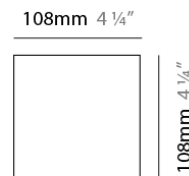

DAU SURFACE

D93197

PROJECT	
TYPE	
NOTES	
QUANTITY	
DATE	

GENERAL

Series: Dau
Brand: Milan
Division: Design
Mounting Type: Surface
Mounting Location: Wall
Subcategory: Up/Down Light

PHYSICAL

Shape: Rectangle
Length (mm): 80
Length (in): 3 1/8
Height (mm): 200
Height (in): 7 7/8
Extension (mm): 101
Extension (in): 4
Light Distribution: Direct / Indirect
Weight (kg): 4.5
Weight (lbs): 10
Fixture Finish: WHI
Fixture Material: Metal

ELECTRICAL

Lamp Type: LED
Total Output Wattage (W): 20
Max. Wattage Per Lamp (W): 10
Dimming: Electronic Low Voltage Dimming
Driver Type: 120V DIRECT LINE (operates without a driver)
Input Voltage (V): 120

LED

Number of LEDs: 2
Color Temperature (°K): 2700
Nominal Lumen (lm): 2 x 1010
CRI: >80 CRI

OPTICAL

Reflector°: 50

RATINGS AND CERTIFICATIONS

Certified By: CSA Certified to UL and CSA Standards
IP rating: IP44

J-Box cover plate
Included